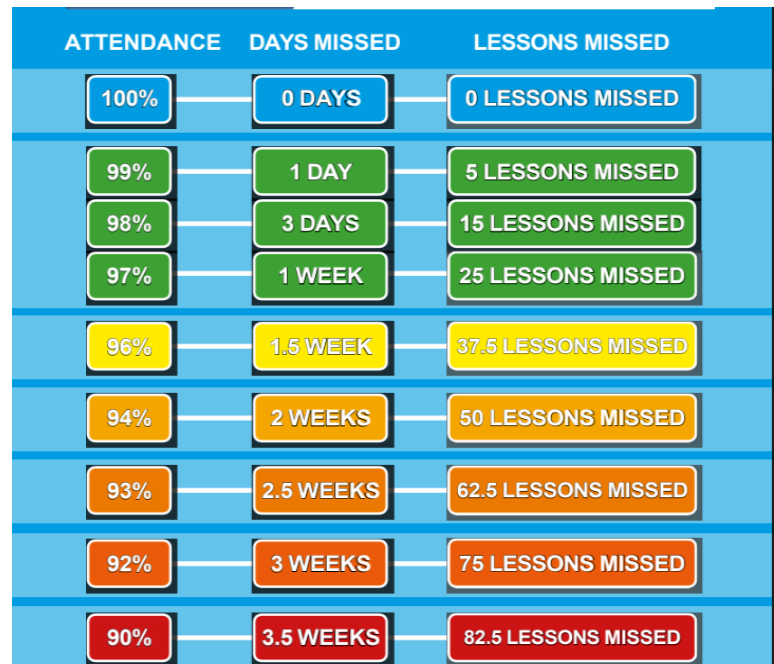

**Please remember to bring your sun hat and wear sunscreen if you are attending any of our outdoor sessions**

OFFICIAL

[www.familyhubshull.org.uk](http://www.familyhubshull.org.uk)

Well done to our Year 6 Leavers who achieved a high level of attendance in their time at Sidmouth

**Whole School Attendance to Date:**  
94.7%

The table opposite shows you the attendance for the week ending 19th July 2024.

We are aiming for all children to have 97% attendance. Well done to all classes that have achieved this.

Remember, to maximise your potential, you have to be here everyday,