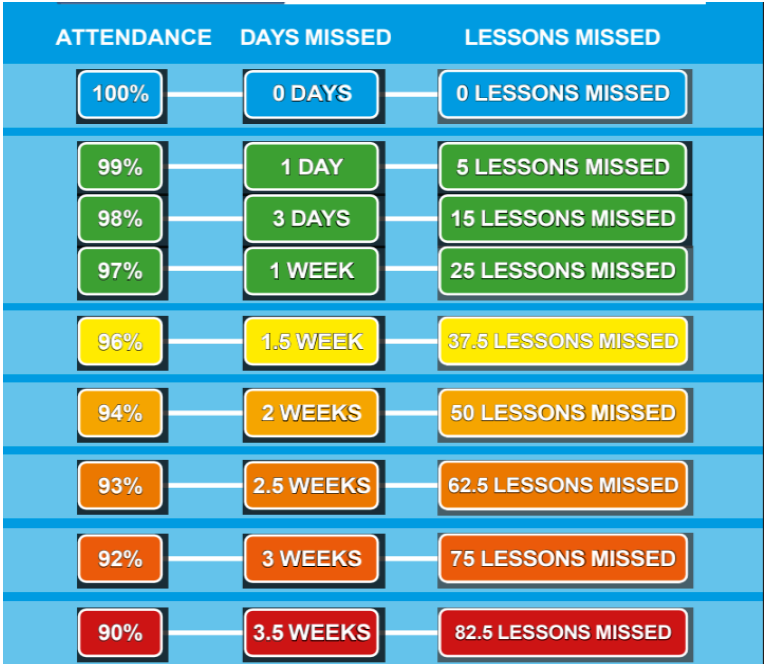

Whole School Attendance to Date:
94.3%

	Class Name	Attendance Percentage
1	Jeffers	100%
2	Fine	98.5%
3	Kerr	97.9%
4	Rosen	97.8%
5	Wilson	97.3%
6	Dahl	97.0%
7	Cowell	96.7%
8	Carle	96.0%
9	Blackman	95.2%
10	Donaldson	94.2%
11	Pullman	93.4%
12	Hendra	93.3%
13	Rowling	93.3%
14	Child	93.1%
15	Browne	91.0%
16		

Attendance - Every Day Counts

The table opposite shows you the attendance for the week ending 18th October 2024.

We are aiming for all children to have 97% attendance. Well done to all classes that have achieved this.

Remember, to maximise your potential, you have to be here everyday,

Upcoming Diary Dates

Tues 22nd October	Year 3 Parents afternoon
Wed 23rd October	Year 1 Harvest Stay and Craft afternoon
Thur 24th October	Foundation Stage Stay and Play afternoon
Mon 28th Oct to Fri 1st Nov	Half term break - school closed
Thur 7th November	Yr 2 Visit from the Fire Service
Thur 14th November	Flu Vaccine catch up appointments
Wc 25th Nov till	Bikeability Year 5
Mon 25th November	White Ribbon day
Thur 5th December	F2 Nativity - More info to follow
Tue 17th December	Yr 6 Visit to Hull truck Theatre - The Borrowers
Fri 20th December	Last day of Autumn Term - school closes at 2pm
Mon 23rd Dec to Fri 3rd Jan	Christmas Holidays - school closed
Mon 6th January	INSET Day - school closed to pupils
Mon 17th to Fri 21st February	Half term break - school closed
Mon 10th March	INSET Day - school closed to pupils
Fri 4th April	Last day of Spring Term - school closes at 2pm
Mon 7th to Fri 18th April	Easter Holidays - school closed
Mon 21st April	Bank Holiday - school closed
Tue 22nd April	INSET Day - school closed to pupils
Mon 5th May	Bank Holiday - school closed
Mon 26th to Fri 30th May	Half term break - school closed
Fri 18th July	Last Day of the Summer Term - school closes at 2pm